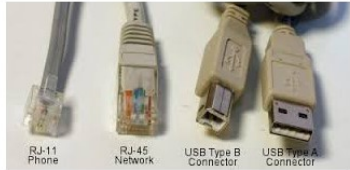

NO CONNECTION "LIL FROWNIE"

POSTAGE MACHINE PLUGS DIRECTLY INTO ETHERNET PORT

RJ45

POSTAGE MACHINE AND OTHER COMPUTERS PLUG INTO A SWITCH AND THEN INTO THE ETHERNET PORT

Ethernet plug

PostBase

POSTAGE MAHINE PLUGGED DIRECTLY INTO A LAPTOP OR DESKTOP **WILL NOT WORK**