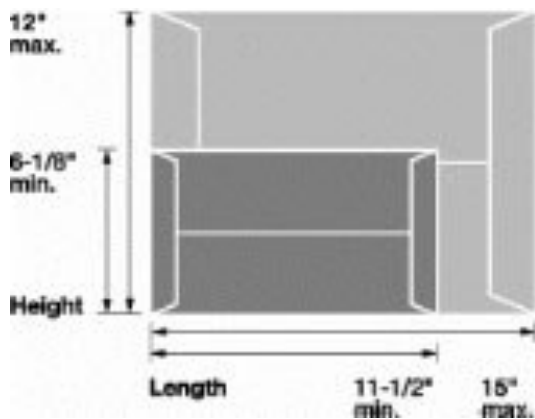

First Class Sizes

Letters max 3.5oz

Dimension	Minimum	Maximum
Height	3-1/2 inches	6-1/8 inches
Length	5 inches	11-1/2 inches
Thickness	0.007 inch	1/4 inch

Lg. Envelopes/Flats max 13oz

Dimension	Minimum	Maximum
Height	6-1/8 inches	12 inches
Length	11-1/2 inches	15 inches
Thickness	1/4 inch	3/4 inch

Parcels max 13oz

Anything that is over 3/4 inches thick.

303-237-8644

Innovative-Office.com