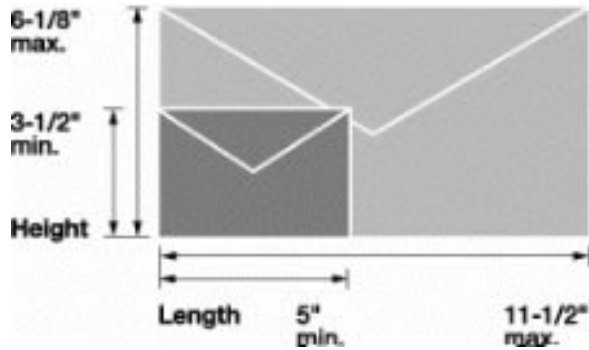

First Class Sizes

Letters max 3.5oz

Dimension	Minimum	Maximum
Height	3-1/2 inches	6-1/8 inches
Length	5 inches	11-1/2 inches
Thickness	0.007 inch	1/4 inch

Lg. Envelopes/Flats max 13oz

Dimension	Minimum	Maximum
Height	6-1/8 inches	12 inches
Length	11-1/2 inches	15 inches
Thickness	1/4 inch	3/4 inch

Parcels max 13oz

Anything that is over 3/4 inches thick.

303-237-8644

Innovative-Office.com